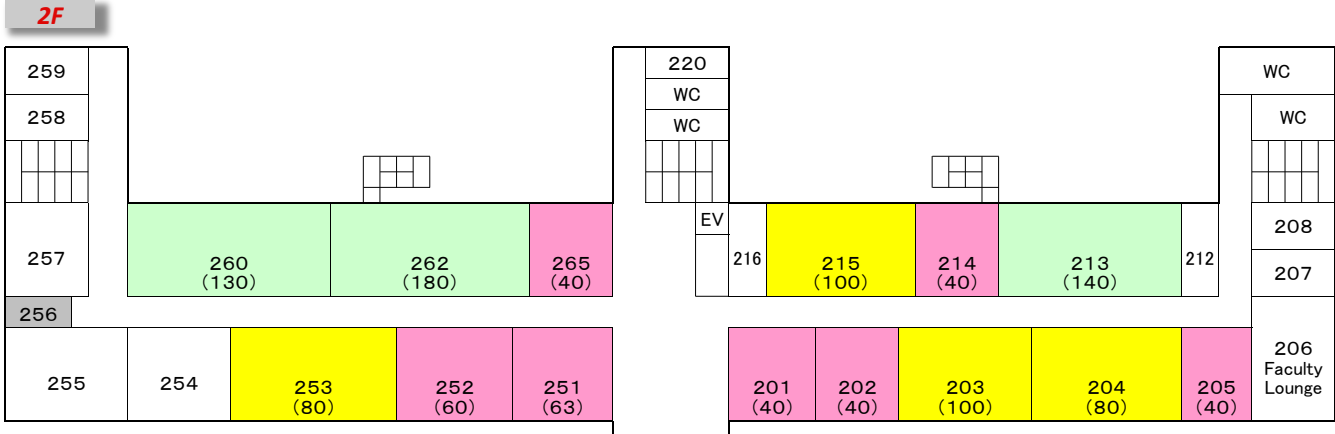

Honkan Floor Map

2013.9.1

Large Classroom

Projector
PlasmaTV
PC,OHC
DVD/VHS

Small Classroom

Projector

Middle Classroom

Projector
DVD/VHS

Seminar room