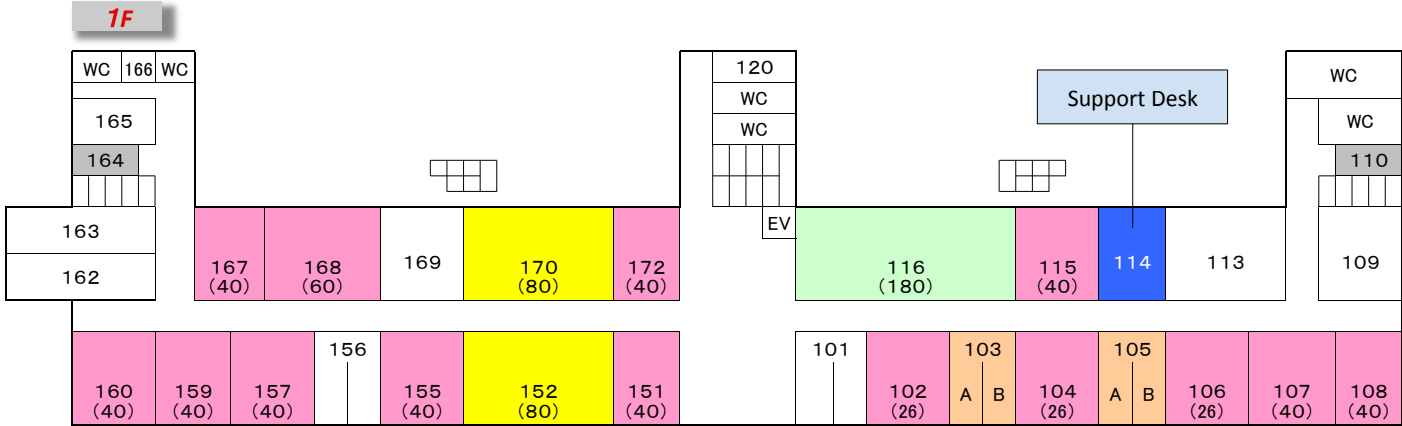

Honkan Floor Map

2013.9.1

Large Classroom

Projector
PlasmaTV
PC,OHC
DVD/VHS

Small Classroom

Projector

Middle Classroom

Projector
DVD/VHS

Seminar room