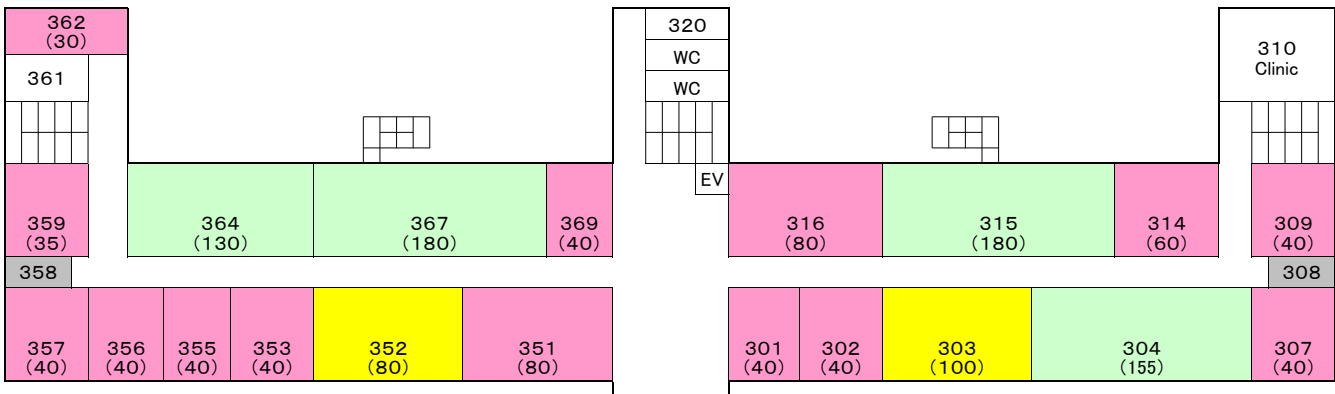

Honkan Floor Map

2013.9.1

1F

2F

3F

4F

Large Classroom

Projector
PlasmaTV
PC,OHC
DVD/VHS

Small Classroom

Projector

Middle Classroom

Projector
DVD/VHS

Seminar room