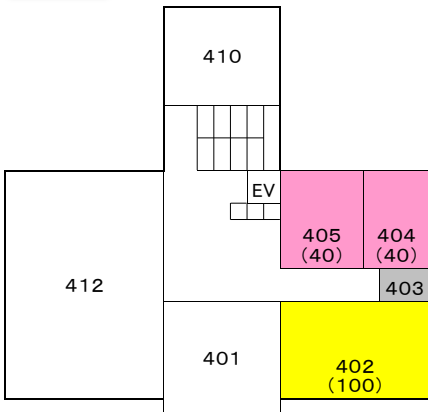

Honkan Floor Map

2013.9.1

1F

2F

3F

4F

Large Classroom

Projector
PlasmaTV
PC,OHC
DVD/VHS

Small Classroom

Projector

Middle Classroom

Projector
DVD/VHS

Seminar room