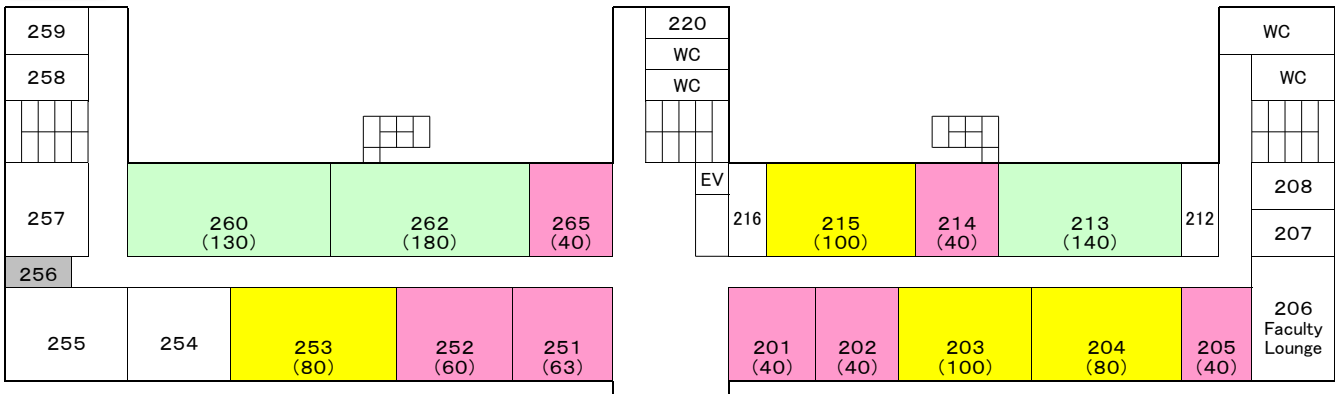

Honkan Floor Map

2013.9.1

1F

2F

3F

4F

Large Classroom

Projector
PlasmaTV
PC,OHC
DVD/VHS

Small Classroom

Projector

Middle Classroom

Projector
DVD/VHS

Seminar room